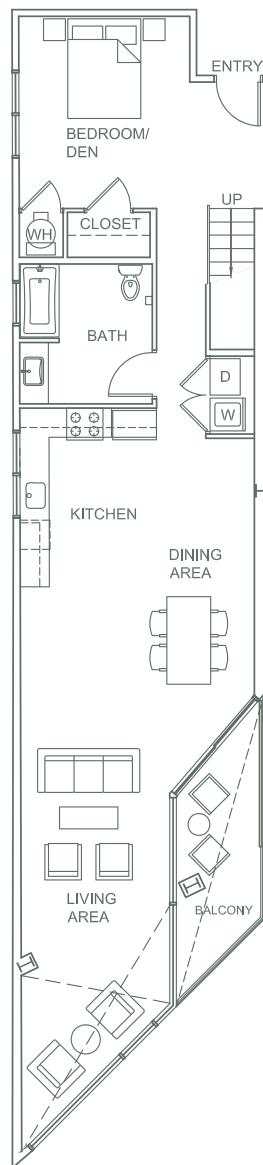

# MUSE

Muse offers up to three potential bedrooms. 2.5 baths. Approximate square footage: 2,286 (2,100 interior + 86 private outdoor space).

Unit at 10 PALMS

Level 1

Level 2

6683 FRANKLIN • HOLLYWOOD

For More Information Please Call: **310.275.1000**