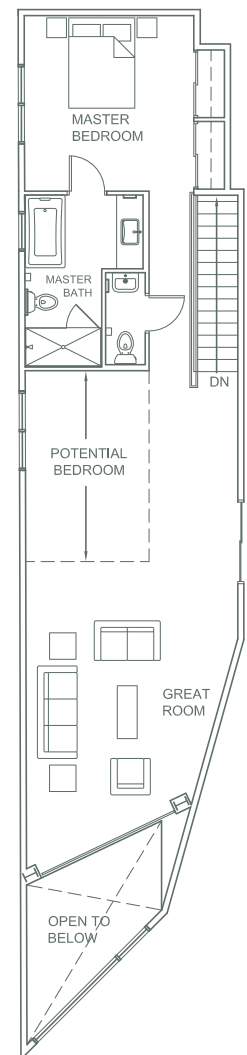

# MUSE

Muse offers up to three potential bedrooms. 2.5 baths. Approximate square footage: 2,286 (2,100 interior + 86 private outdoor space).

Unit at 10 PALMS

Level 1

Level 2

6683 FRANKLIN • HOLLYWOOD

For More Information Please Call: **310.275.1000**